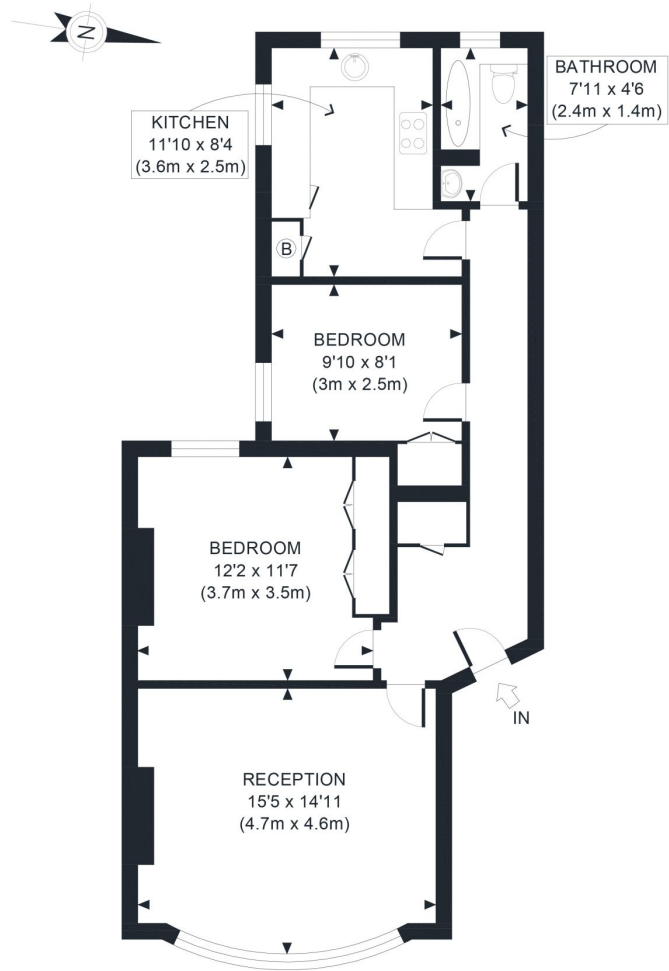

MARYLEBONE STREET, MARYLEBONE VILLAGE, LONDON W1G

DESCRIPTION

The accommodation comprises of two double bedrooms, a light spacious living room, modern bathroom and separate fully fitted contemporary kitchen. Both Bond Street and Baker Street underground stations are within close proximity, as are the open spaces of Regents Park and Paddington Gardens.

AMENITIES

2 Bedrooms
Building Caretaker
1 Bathroom
Passenger Lift
Communal Gardens
Unfurnished
EPC: C

FIRST FLOOR
GROSS INTERNAL
FLOOR AREA 733 SQ FT

APPROX. GROSS INTERNAL FLOOR AREA 733 SQ FT / 68 SQM

Disclaimer: Floor plan measurements are approximate and are for illustrative purposes only. While we do not doubt the floor plan accuracy and completeness, you or your advisors should conduct a careful, independent investigation of the property in respect of monetary valuation